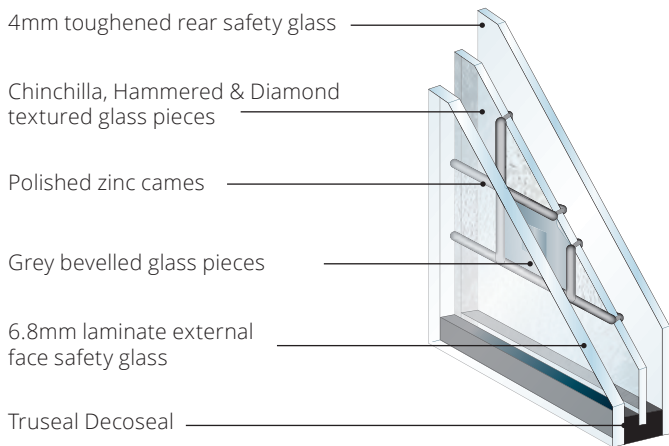

GL9WBASZNGY

GL9SBASZNGY

GL2FBASZNGY

GL9YBASZNGY

GL9QBASZNGY

GL7KBASZNGY

GL7LBASZNGY

GL7ABASZNGY

GL9NBASZNGY

Name	Code	Size (mm)
Half Moon (9W)	GL9WBASZNGY	R275 x 250 x 24
Half Glazed (9Q)	GL9QBASZNGY	558 x 912 x 24
Half Glazed Arch (7A)	GL7ABASZNGY	558 x 912 x 24
Diamond (9Y)	GL9YBASZNGY	266 x 347 x 24
Twin Tops (9S)	GL9SBASZNGY	202 x 154 x 24
Low (7L)	GL7LBASZNGY	203 x 574 x 24
Mid (2F)	GL2FBASZNGY	207 x 550 x 24
Twin Vertical (9N)	GL9NBASZNGY	203 x 912 x 24
Centre (7K)	GL7KBASZNGY	190 x 469 x 24

**Please Note:** Door and glass colours shown should be used for guidance only as the limitations in photographic and printing processes may mean that colours of products vary from those illustrated. Slight bubbles, lines and surface imperfections, known as comet marks or seed tracks are all characteristics of glass and are not considered to be defects. The centre decorative pane may be made of textured glass of various thicknesses allowing some movement within the cames. This movement does not affect the aesthetics or performance of the glass.