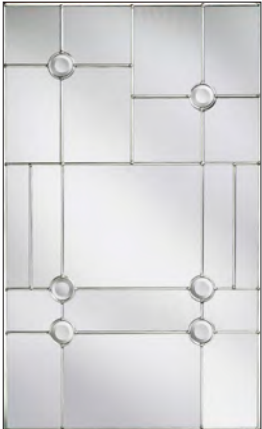

Trieste

Trieste is a minimal geometric design perfectly suited to a modern property. This decorative triple glazed family features simple and striking clear textured glass, clear bevels and zinc comes, encapsulated between two clear panes.

Classical Half Glazed Door with Trieste Glass

Features and benefits

- Decorative triple glazing
- Protected from dust and weathering, easy to clean and stays looking good for longer
- Buwen backing glass
- Slim sight lines to maximise light transmission
- Tested and CE marked
- 6.8mm glass laminated as standard

GL9WBTRZNCL

GL9SBTRZNCL

GL2FBTRZNCL

GL9YBTRZNCL

GL9QBTRZNCL

GL7KBTRZNCL

GL7LBTRZNCL

GL7ABTRZNCL

GL9NBTRZNCL

Name	Code	Size (mm)
Half Moon (9W)	GL9WBTRZNCL	R275 x 250 x 24
Half Glazed (9Q)	GL9QBTRZNCL	558 x 912 x 24
Half Glazed Arch (7A)	GL7ABTRZNCL	558 x 912 x 24
Diamond (9Y)	GL9YBTRZNCL	266 x 347 x 24
Twin Tops (9S)	GL9SBTRZNCL	202 x 154 x 24
Low (7L)	GL7LBTRZNCL	203 x 574 x 24
Mid (2F)	GL2FBTRZNCL	207 x 550 x 24
Twin Vertical (9N)	GL9NBTRZNCL	203 x 912 x 24
Centre (7K)	GL7KBTRZNCL	190 x 469 x 24