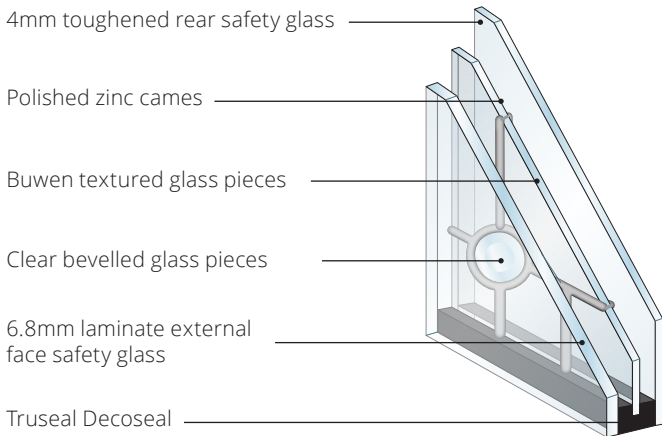

Name	Code	Size (mm)
Half Moon (9W)	GL9WBTRZNCL	R275 x 250 x 24
Half Glazed (9Q)	GL9QBTRZNCL	558 x 912 x 24
Half Glazed Arch (7A)	GL7ABTRZNCL	558 x 912 x 24
Diamond (9Y)	GL9YBTRZNCL	266 x 347 x 24
Twin Tops (9S)	GL9SBTRZNCL	202 x 154 x 24
Low (7L)	GL7LBTRZNCL	203 x 574 x 24
Mid (2F)	GL2FBTRZNCL	207 x 550 x 24
Twin Vertical (9N)	GL9NBTRZNCL	203 x 912 x 24
Centre (7K)	GL7KBTRZNCL	190 x 469 x 24

Please Note: Door and glass colours shown should be used for guidance only as the limitations in photographic and printing processes may mean that colours of products vary from those illustrated. Slight bubbles, lines and surface imperfections, known as comet marks or seed tracks are all characteristics of glass and are not considered to be defects. The centre decorative pane may be made of textured glass of various thicknesses allowing some movement within the cames. This movement does not affect the aesthetics or performance of the glass.