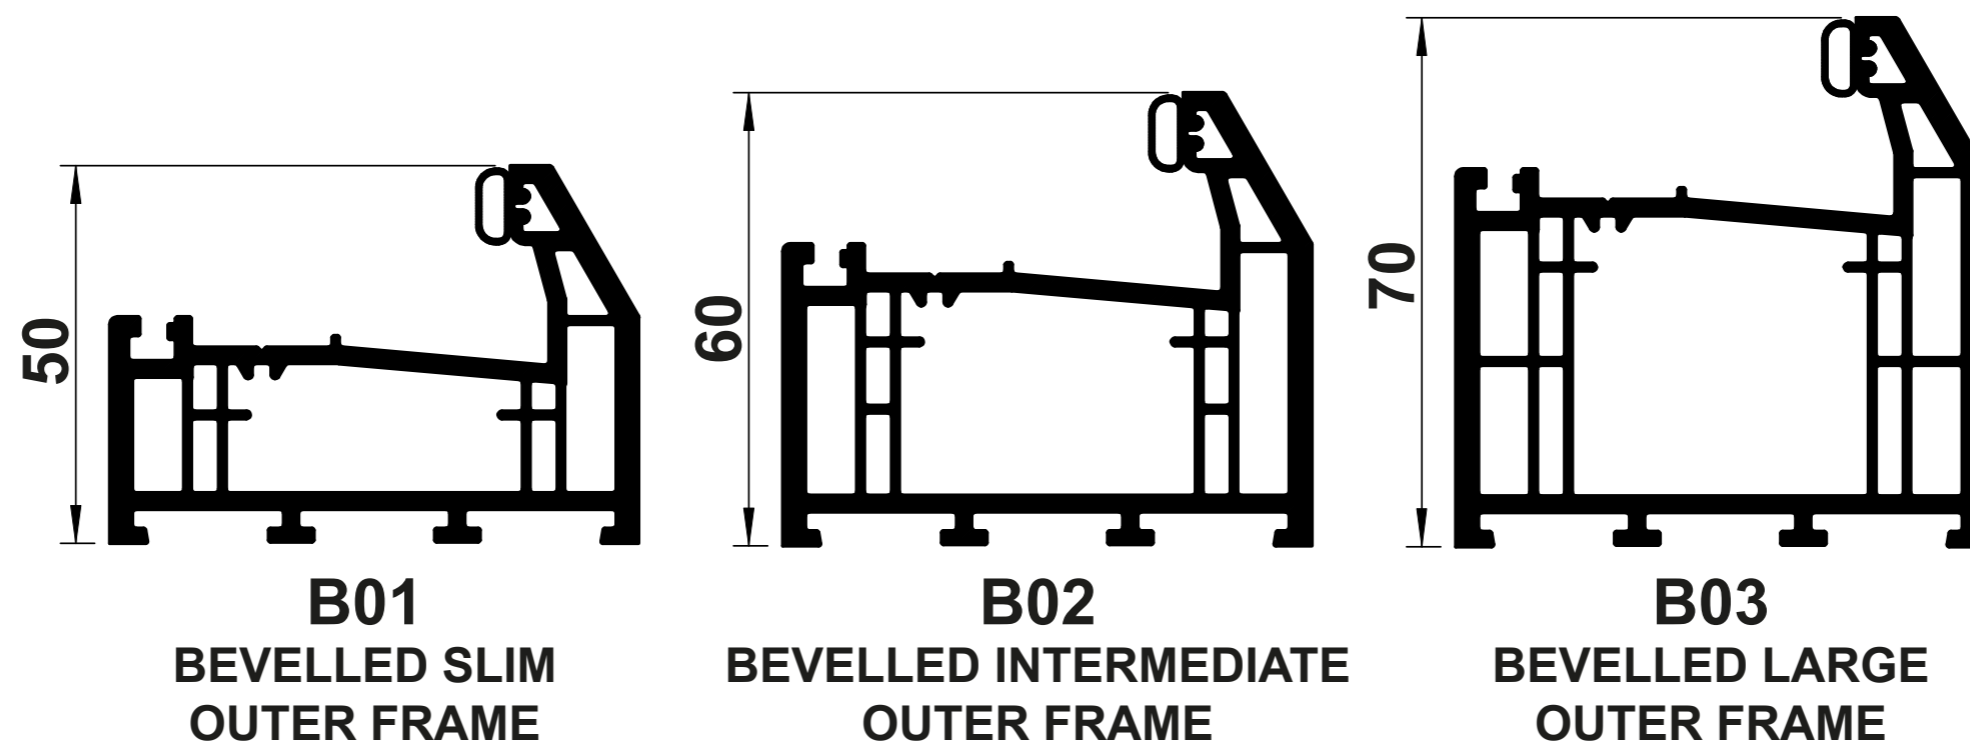

PRODUCT GUIDE

PVCu DOOR THRESHOLDS

SYSTEM 10

ELETE 70

PROLINE AM3-70 LOW LEVEL THRESHOLD (PART M)