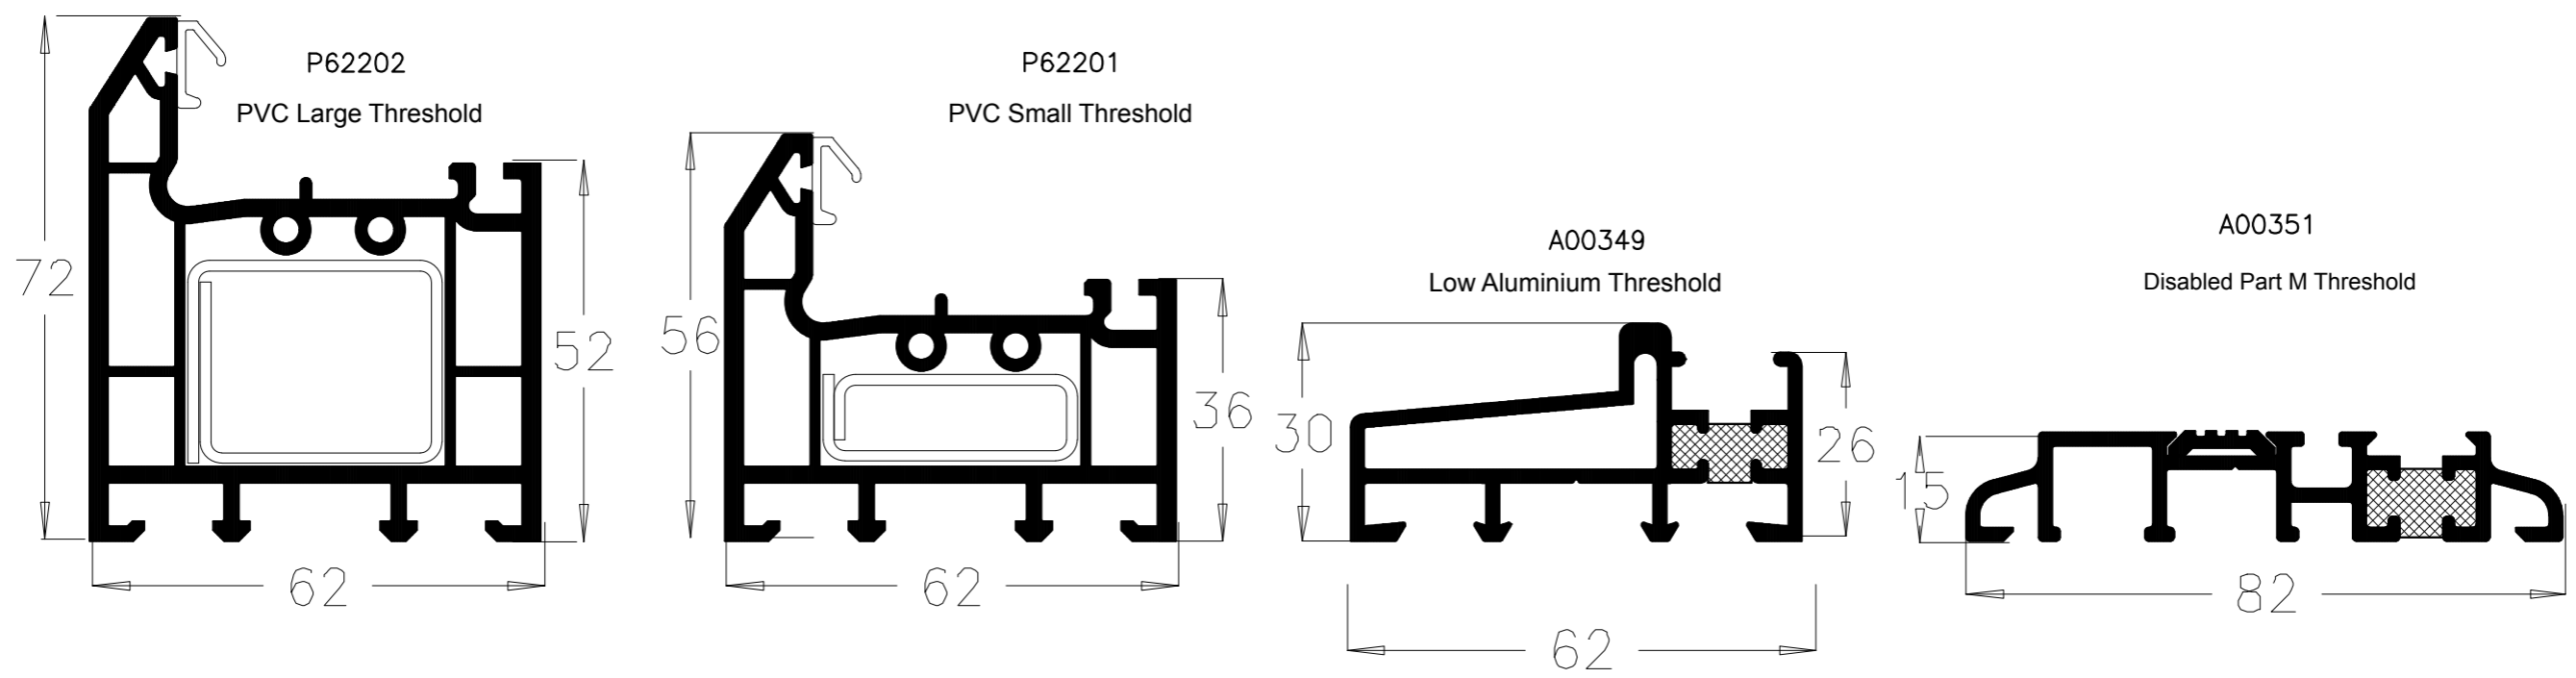

PRODUCT GUIDE

PVCu DOOR THRESHOLDS

SYSTEM 10

ELETE 70

PROLINE AM3-70 LOW LEVEL THRESHOLD (PART M)